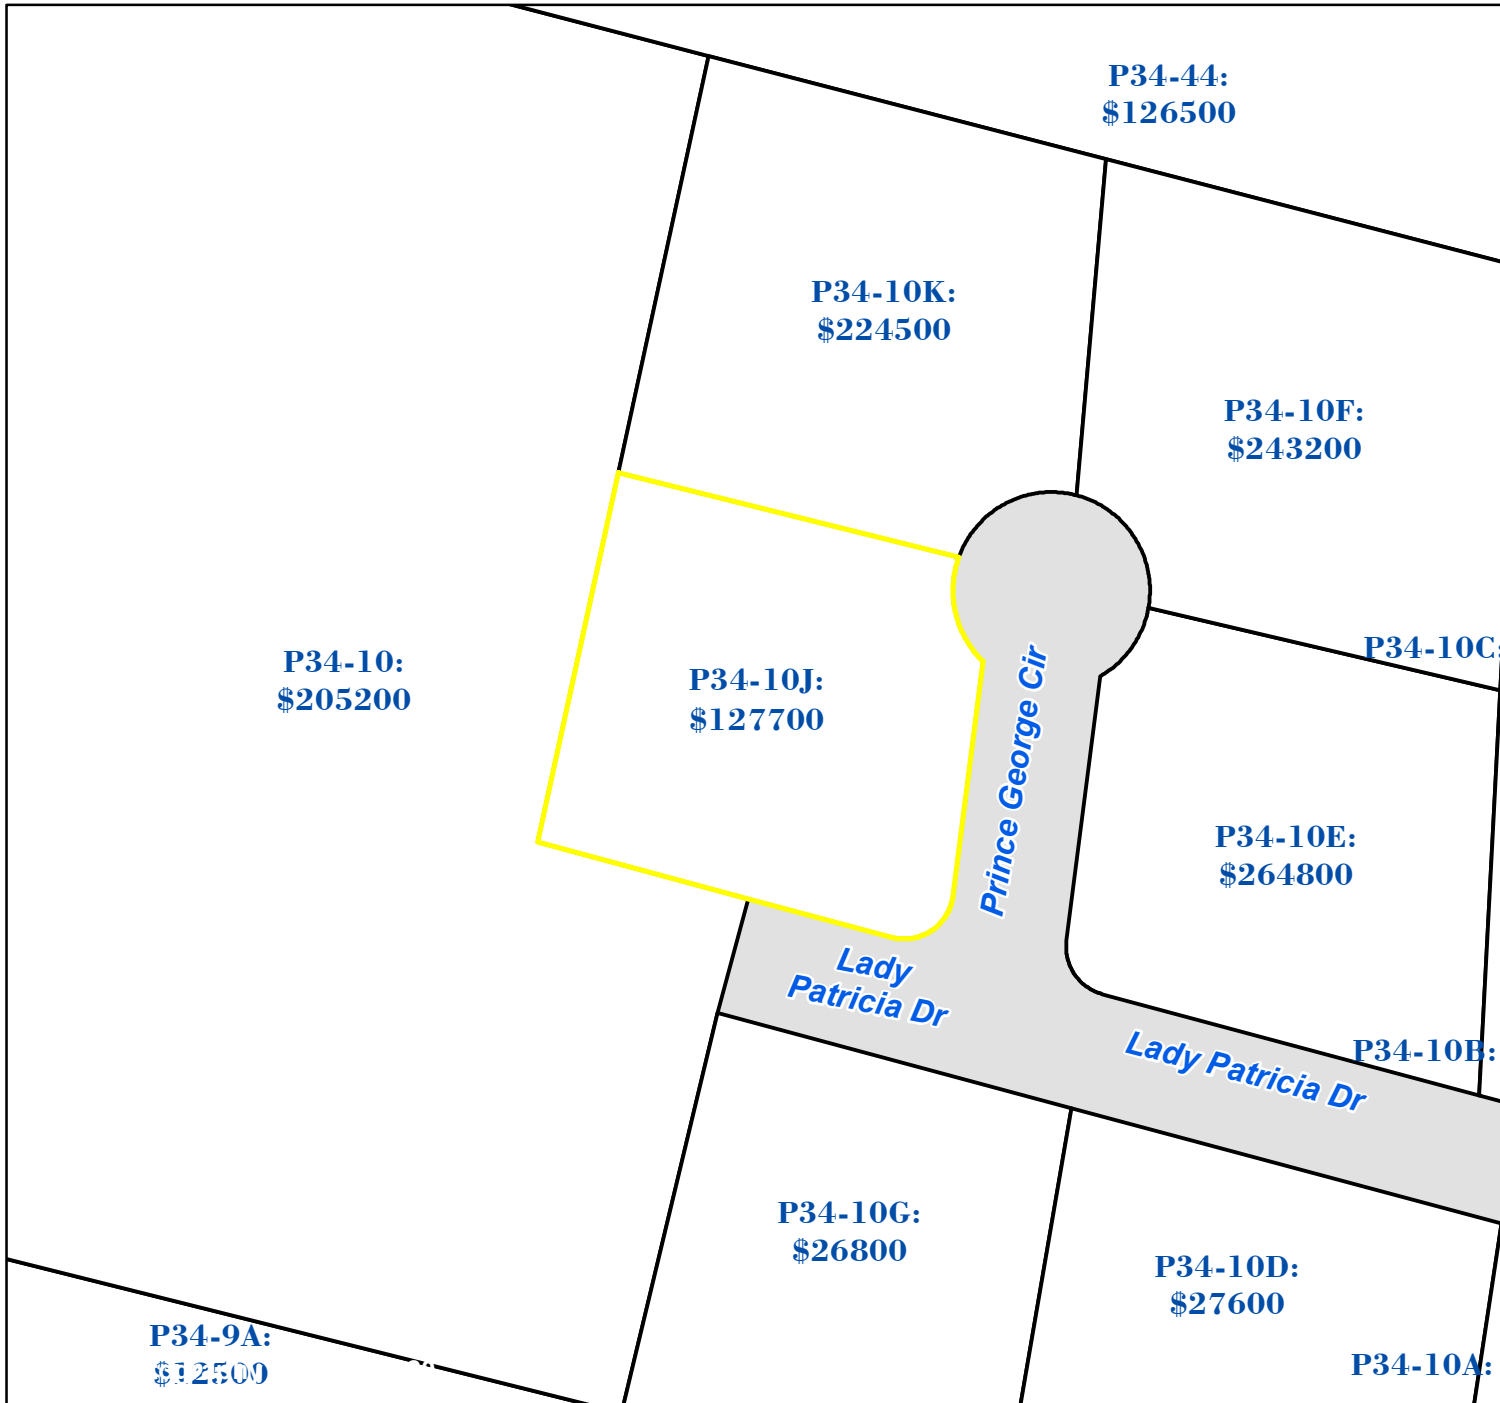

Pasquotank County, NC

Parcel ID: 8910 282626

Map: P34-10J

LOT: 0

00101 PRINCE GEORGE CIRCLE
BACCUS, GILBERT

& SYBIL

626 SWING GATE RD

HERTFORD NC 27944

Deed Book: 1469

Deed Page: 791

Date: 20221028

Land Value: 28000

Ag Value: 0

Bldg Value: 99700

Total Value: 127700

Taxed Acres: 0.58

NOT A SURVEY

This map was created from historic maps, recorded deeds and surveys.
It CAN NOT be used to convey land, settle land disputes or build fences.